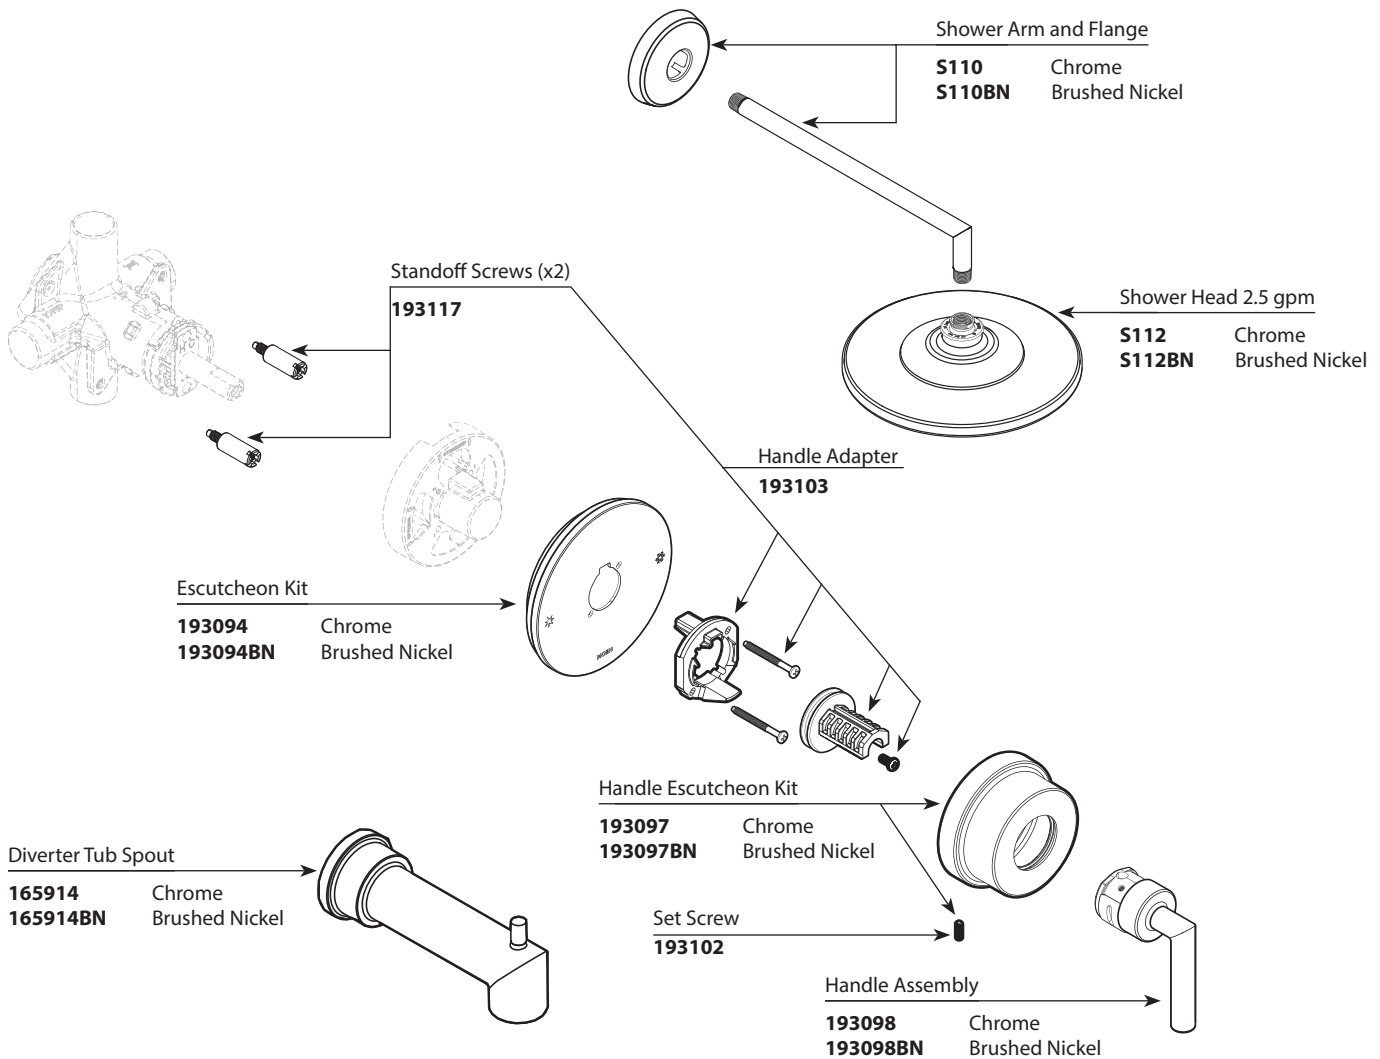

Buy it for looks. Buy it for life.®

There is more than one version of this model. Page down to identify the version you have.

- Order by Part Number
- Trim can be used with 2500 series or 62300 series valve.

Illustrated Parts

ARRIS™ Single-Handle Posi-Temp® Tub/Shower Trim			
<u>Valve Trim Only</u>	<u>Shower Trim Only</u>	<u>Tub Shower Trim</u>	<u>Finish</u>
TS22001	TS22002	TS22003	Chrome
TS22001BN	TS22002BN	TS22003BN	Brushed Nickel
	TS22002EP	TS22003EP	Chrome
	TS22002EPBN	TS22003EPBN	Brushed Nickel
	TS22002NH	TS22003NH	Chrome
	TS22002NHBN	TS22003NHBN	Brushed Nickel

Optional Handle Extension Kit
193114

Buy it for looks. Buy it for life.®

Illustrated Parts

■ **Order by Part Number**

■ **Trim can be used with 2500 series or 62300 series valves**

ARRIS™			
Single-Handle Posi-Temp® Tub/Shower Trim			
<u>VALVE TRIM ONLY</u>	<u>SHOWER TRIM ONLY</u>	<u>TUB SHOWER TRIM</u>	<u>FINISH</u>
TS22001	TS22002	TS22003	Chrome
TS22001BN	TS22002BN	TS22003 BN	Brushed Nickel
	TS22002EP	TS22003 EP	Chrome
	TS22002EPBN	TS22003 EPBN	Brushed Nickel
	TS22002NH	TS22003 NH	Chrome
	TS22002NHBN	TS22003 NHBN	Brushed Nickel

Shower Arm & Flange

S110 Chrome
S110BN Brushed Nickel

Cartridge Repair Kit
(Contains grommets,
grease pack, and all
necessary O-rings)

96988

Replacement Cartridge

1222

Stop Tube Kit

96987